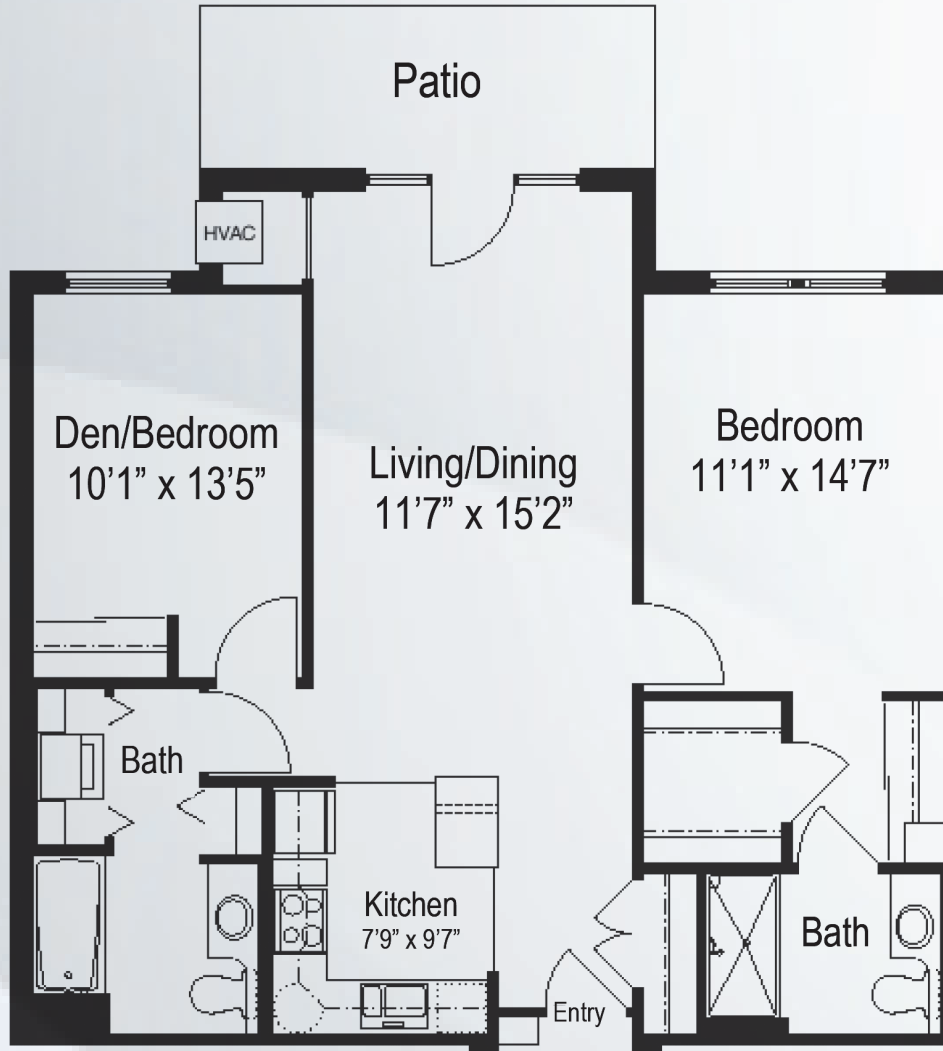

THE BUCKEYE

1,016 Sq. Feet

Independent Living