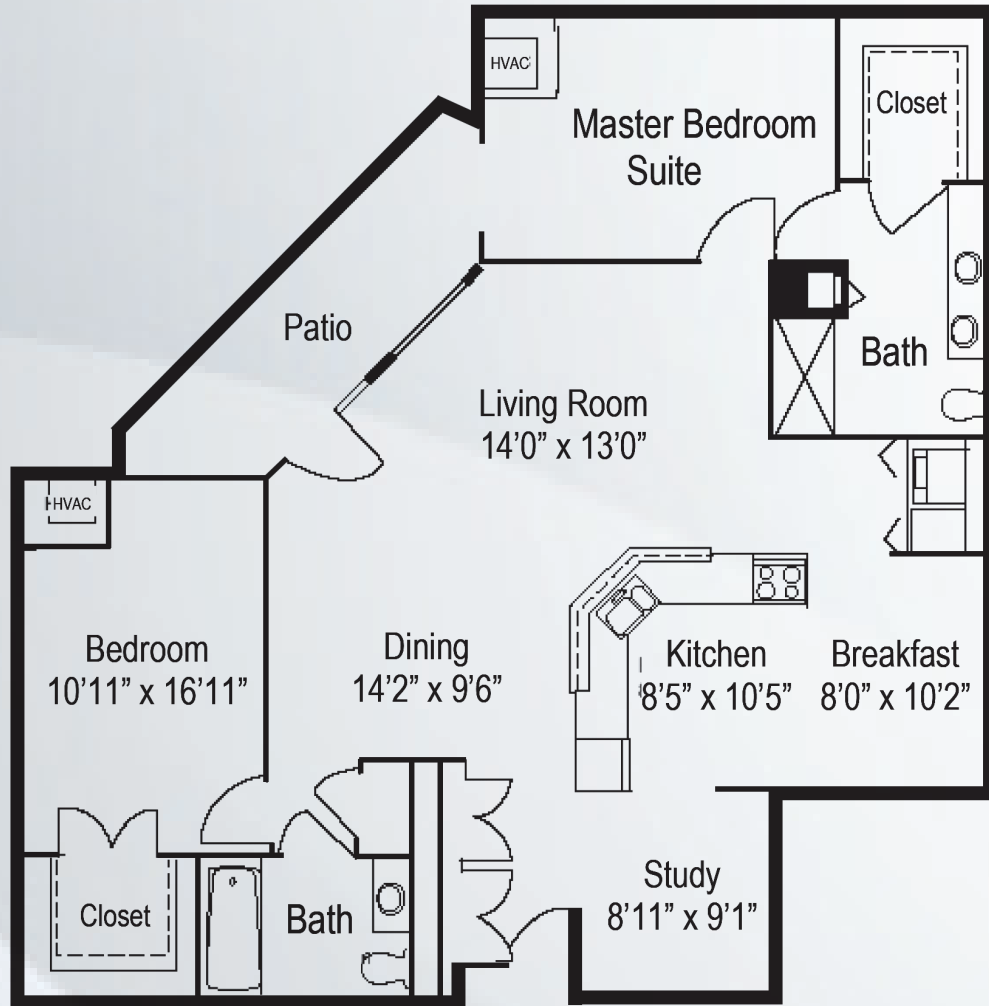

# THE LINDEN

1,542 Sq. Feet

Independent Living