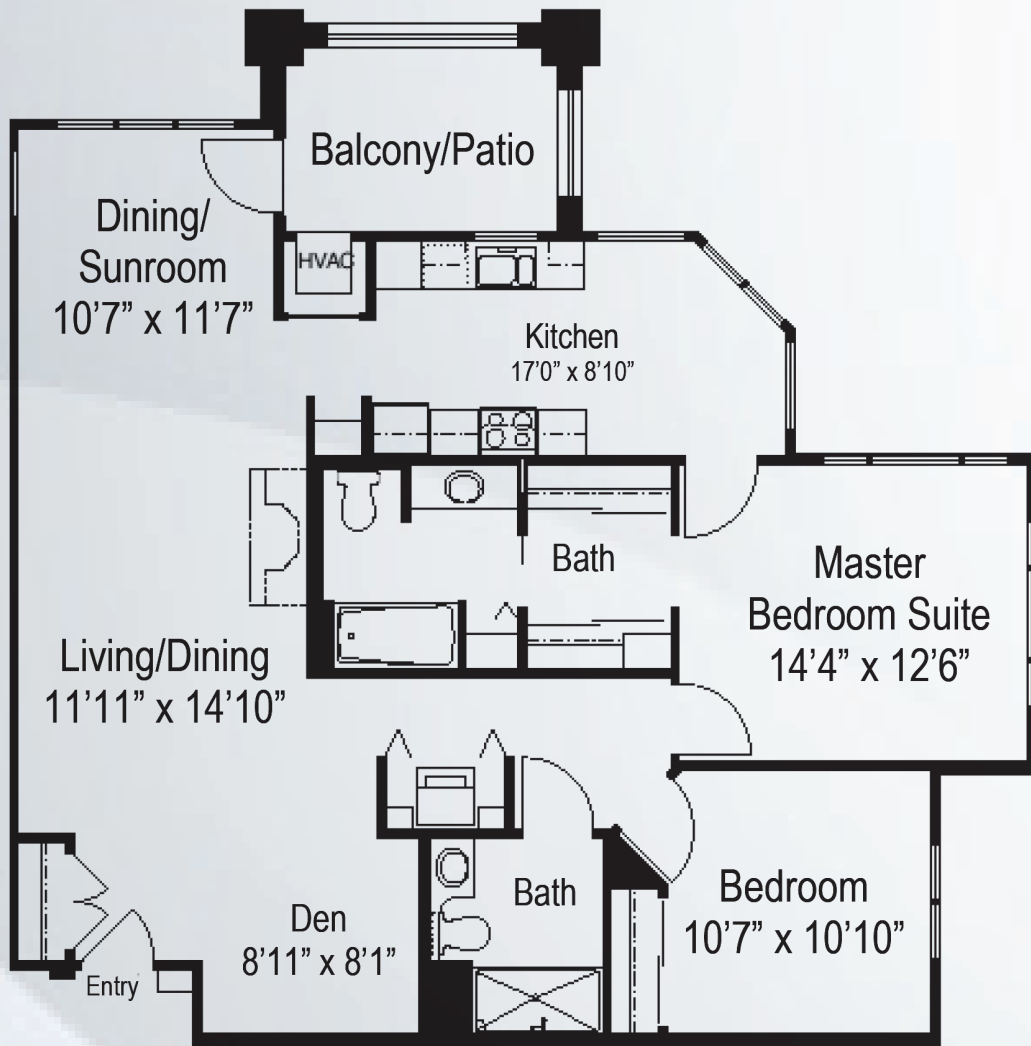

THE REDWOOD

1,327 - 1,447 Sq. Feet

Independent Living

Atrium Centers

An Employee Owned Company

www.atriumlivingcenters.com

COMPASSION

CLINICAL EXCELLENCE