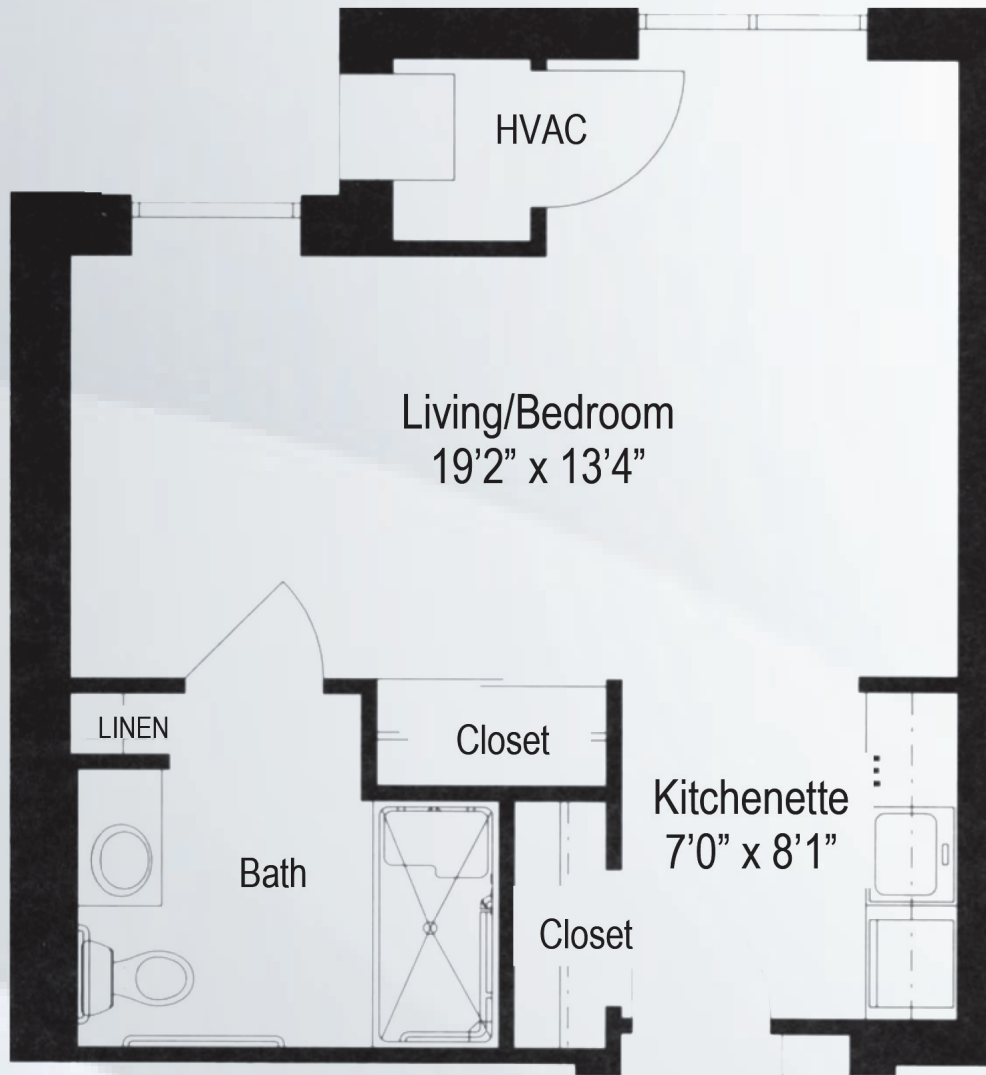

# TRADITIONAL STUDIO

Studio with 1 Full Bath  
Approx. 425 Sq. Ft.

Assisted Living

Atrium Centers

An Employee Owned Company

[www.atriumlivingcenters.com](http://www.atriumlivingcenters.com)

COMPASSION

CLINICAL EXCELLENCE