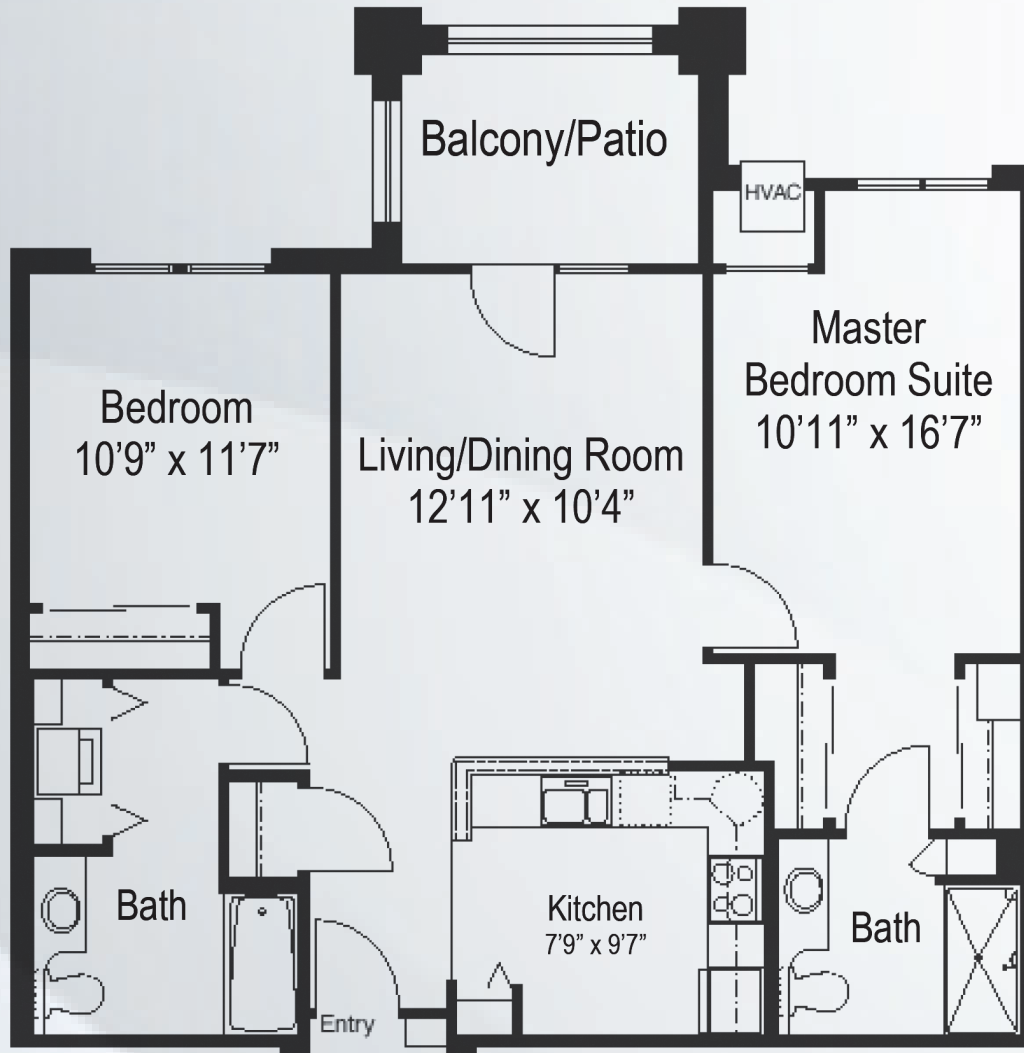

# THE WILLOW

1,043 Sq. Feet

Independent Living

**Atrium Centers**  
An Employee Owned Company

[www.atriumlivingcenters.com](http://www.atriumlivingcenters.com)

COMPASSION

CLINICAL EXCELLENCE

COMMUNITY